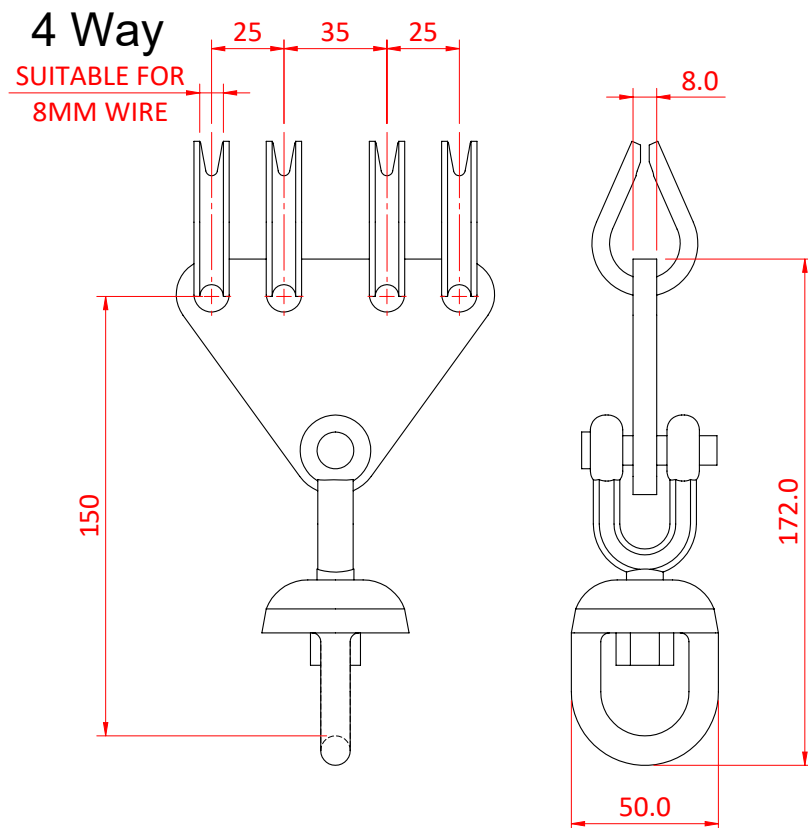

Swivel Clews - 1000Kg

Product Data Sheet

Swivel Clews - 1000Kg	
Part Nos	T41700 - 4 Way
Material	S275 Mild Steel
Finish	Powder Painted
WLL	1000Kg
Safety Factor	5:1

DIMENSIONS ARE A GUIDE ONLY AND MAY VARY