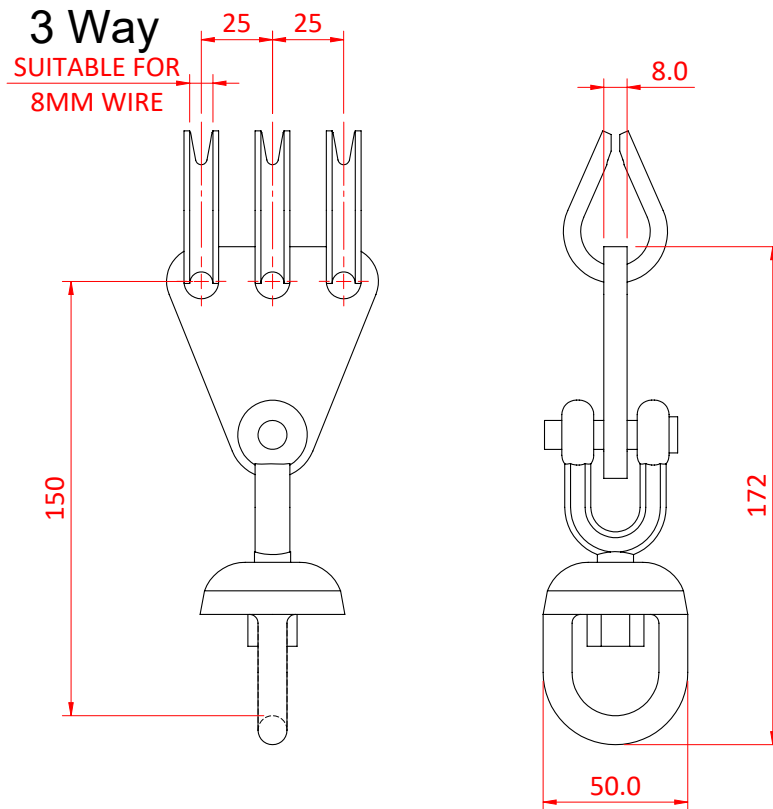

Swivel Clews - 1000Kg

Product Data Sheet

Swivel Clews - 1000Kg	
Part Nos	T41600 - 3 Way
Material	S275 Mild Steel
Finish	Powder Painted
WLL	1000Kg
Safety Factor	5:1

Dimensions in mm

DIMENSIONS ARE A GUIDE ONLY AND MAY VARY