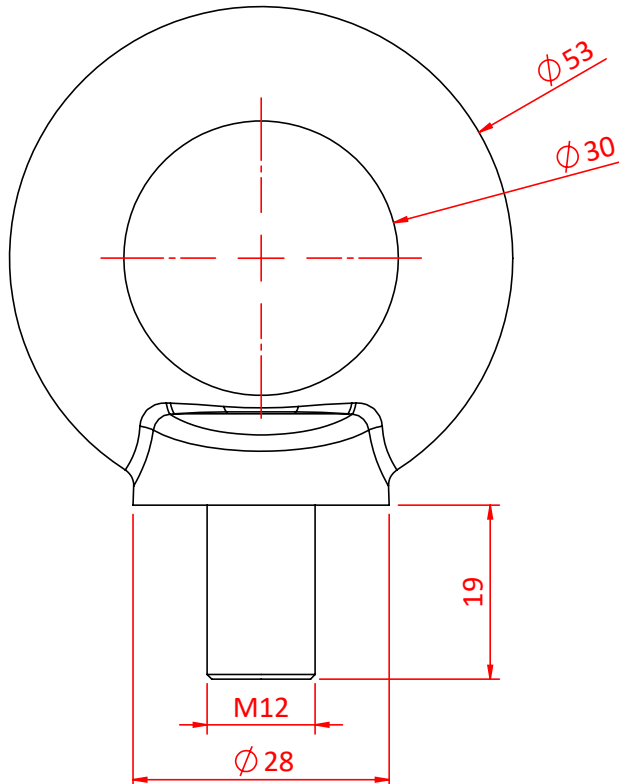

Product Data Sheet

M12 Large Eye Eye Bolt

A Steel Large Eye - Eye Bolt	
Part Nos	T39902
Thread	M12
Material	C15E
Finish	BZP
WLL	340Kg
Conforms to	DIN 580

Dimensions in mm

DIMENSIONS ARE A GUIDE ONLY AND MAY VARY